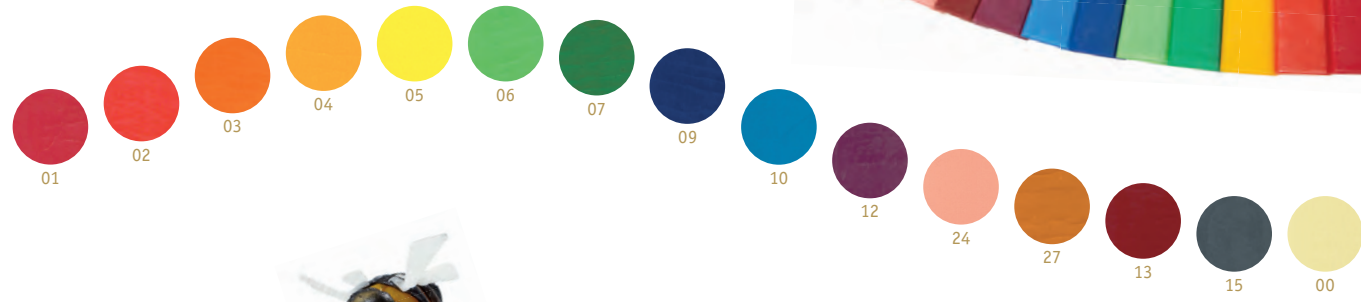

WAX CRAYONS
COLORED PENCILS
WATERCOLORS
OPAQUE COLORS
MODELING BEESWAX
DECORATING WAX

STOCKMAR MODELING BEESWAX

STOCKMAR modeling beeswax

Get to grips with the world

Kids love molding and kneading shapes—this kind of artistic medium lets them make the world their own. STOCKMAR modeling beeswax is the perfect material for this. It's highly versatile and clean. Though initially hard, the wax softens in warm hands: thorough kneading makes it soft so it lends its silky consistency to all kinds of shapes.

15 colors

- Basic and main range 6/12 tablets
- All colors available as individual colors

Create with all the senses

Color matters—Johann Wolfgang von Goethe was well aware of this and the vibrant but harmonious color palette of all STOCKMAR products is based on his famous color wheel. The luminous, harmonious colors, the pleasant scent of beeswax and the act of working the wax with your hands makes creating shapes with STOCKMAR modeling beeswax a truly rich experience of the senses. Kids and adults alike enjoy the relaxed atmosphere that modeling creates.